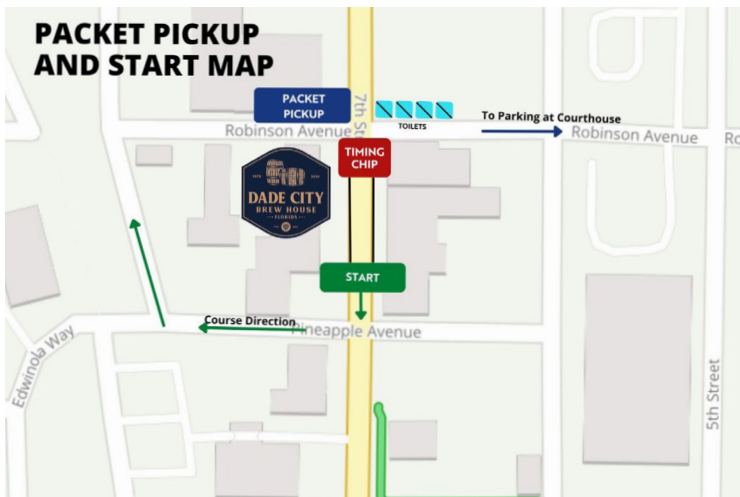

Dade City, FL - [Dade City Brewhouse](#)

[14323 7th St, Dade City, FL 33523](#)

between 2:00 PM and 6:00 PM

Packet Pickup - Sunday - 6:00-10:00AM

Riders picking up packets on Sunday morning should do so 30 minutes prior to the start. Riders may collect packets for additional riders. See above.

START AREA

Riders will stage by start wave, starting at 7:45AM. Following the singing of the National Anthem, the first wave will roll out at 8:00AM, followed by subsequent waves every 5 minutes. All riders must cross the official start line. Though timing begins at the first timed segment, participation will be verified by chip read at the start. Starting without crossing the start line will result in disqualification. The start and finish lines of timed segments only cover the RIGHT SIDE of the road. If you are on the wrong side of the road when you pass the start or finish line of a timed segment, your time WILL NOT BE RECORDED.