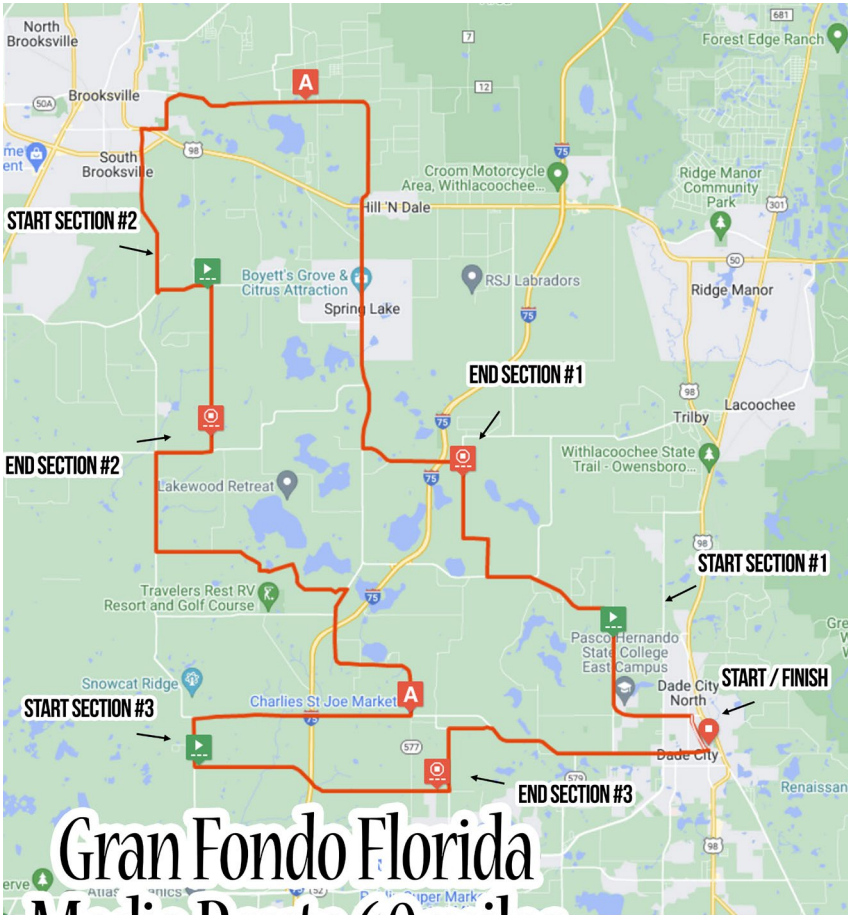

Medio Route

Start Waves: 9:00 am - 9:55 am

Distance: 60 Miles

Elevation Gain: 2200 Feet

Timed Segments: 3

Aid Stations: 2 (Mile 20, Mile 43)

Gran Fondo Florida Medio Route 60 miles