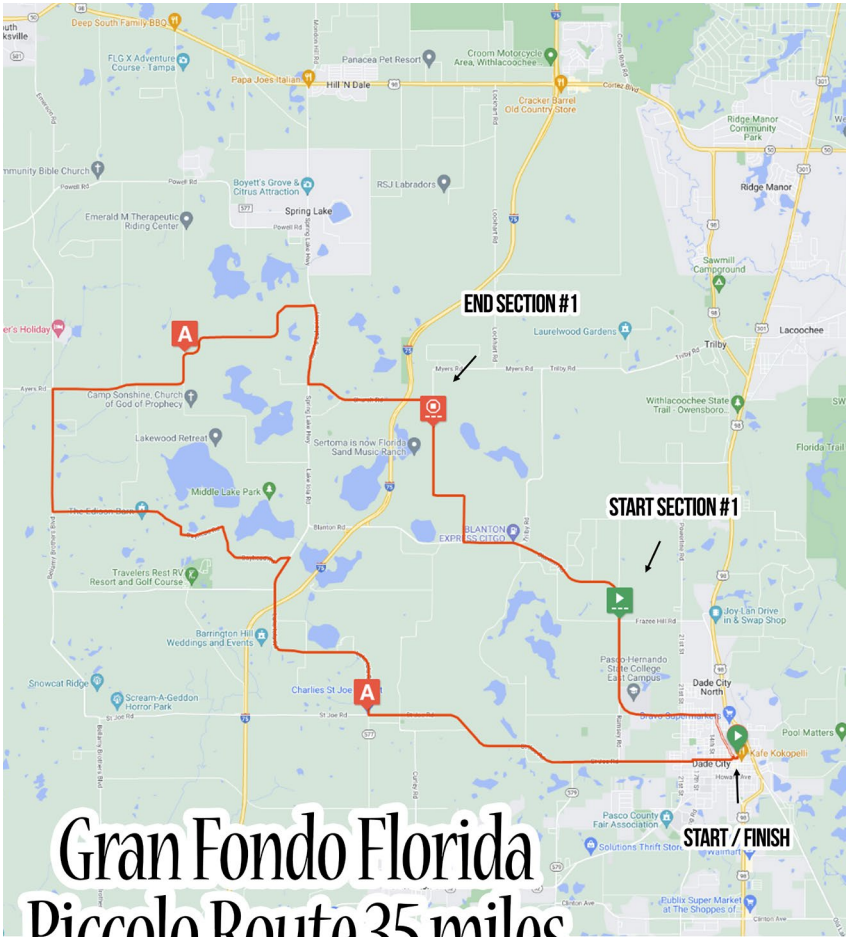

Piccolo Route

Start Waves: 10:00 am - 10:30 am

Distance: 35 Miles

Elevation Gain: 1430 Feet

Timed Segments: 1

Aid Stations: 2 (Mile 16, Mile 29)