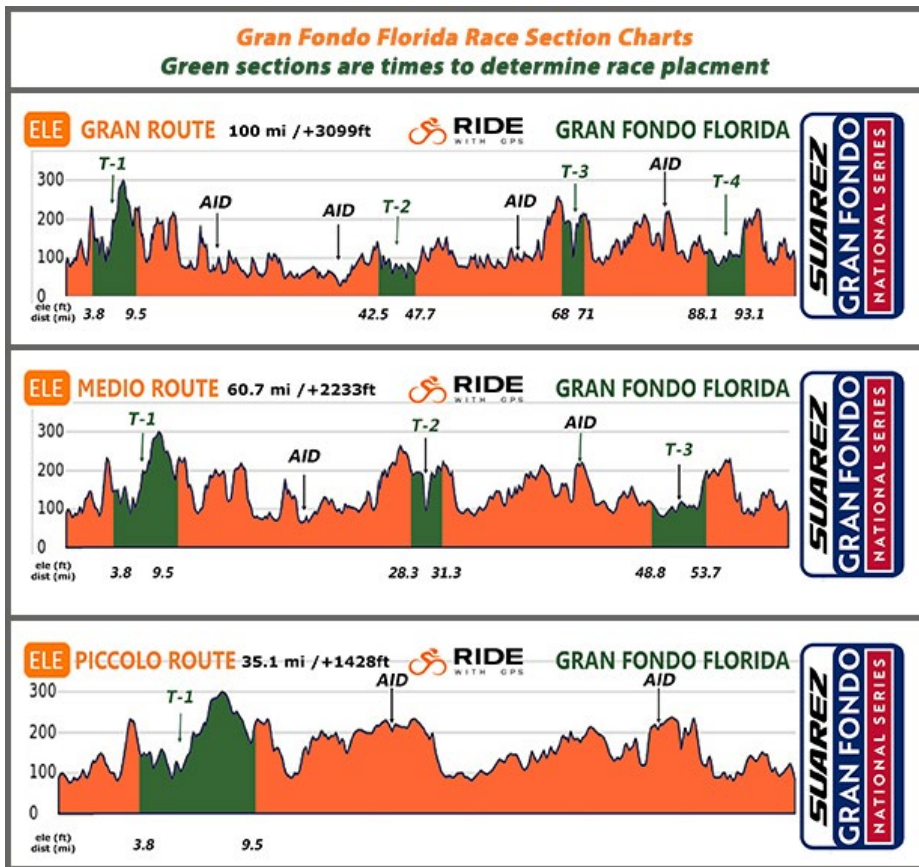

[Shimano products](#)

[CTS Trainright Membership](#)

[Jittery Joe's Coffee](#)

[UNDRBUDR anti-chafe cream](#)

[Ride with GPS Premium Membership](#)

(List subject to change)

Follow us on Social Media #gfondonatseries

 [granfondonationalseries](#)

 [@gfondonatseries](#)

 [@gfondonatseries](#)

PROFILES & TIMED SEGMENTS

Downloadable Course Maps

[Gran loop, 100 miles](#)

[Medio loop 60 miles](#)

[Piccolo loop, 35 miles](#)

Timed Segment Maps and Profiles

[Time Section #1 \(All riders\)](#)

[Time Section #2 \(Gran riders only\)](#)

[Time Section #3 \(Gran and Medio riders\)](#)

[Time Section #4 \(Gran and Medio riders\)](#)

About Timed Segment Competitions