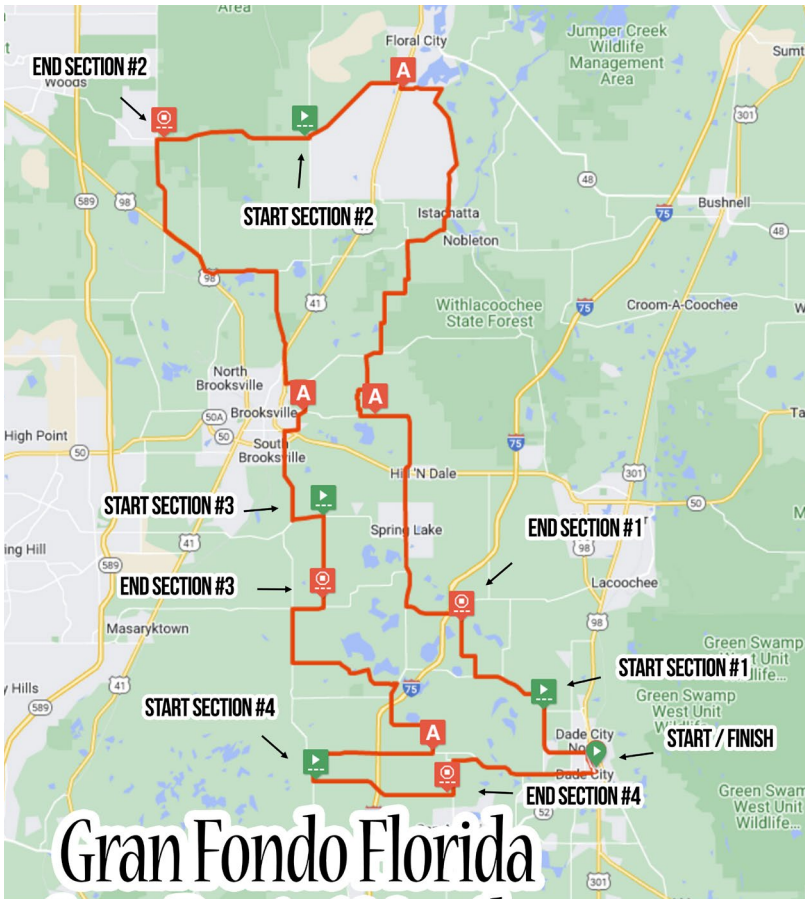

Gran Route

Start Waves: 8:00 am - 8:55 am

Distance: 100 Miles

Elevation Gain: 3100 Feet

Timed Segments: 4

Aid Stations: 4 (Mile 20, Mile 37, Mile 62, Mile 83)

Medio Route

Start Waves: 9:00 am - 9:55 am